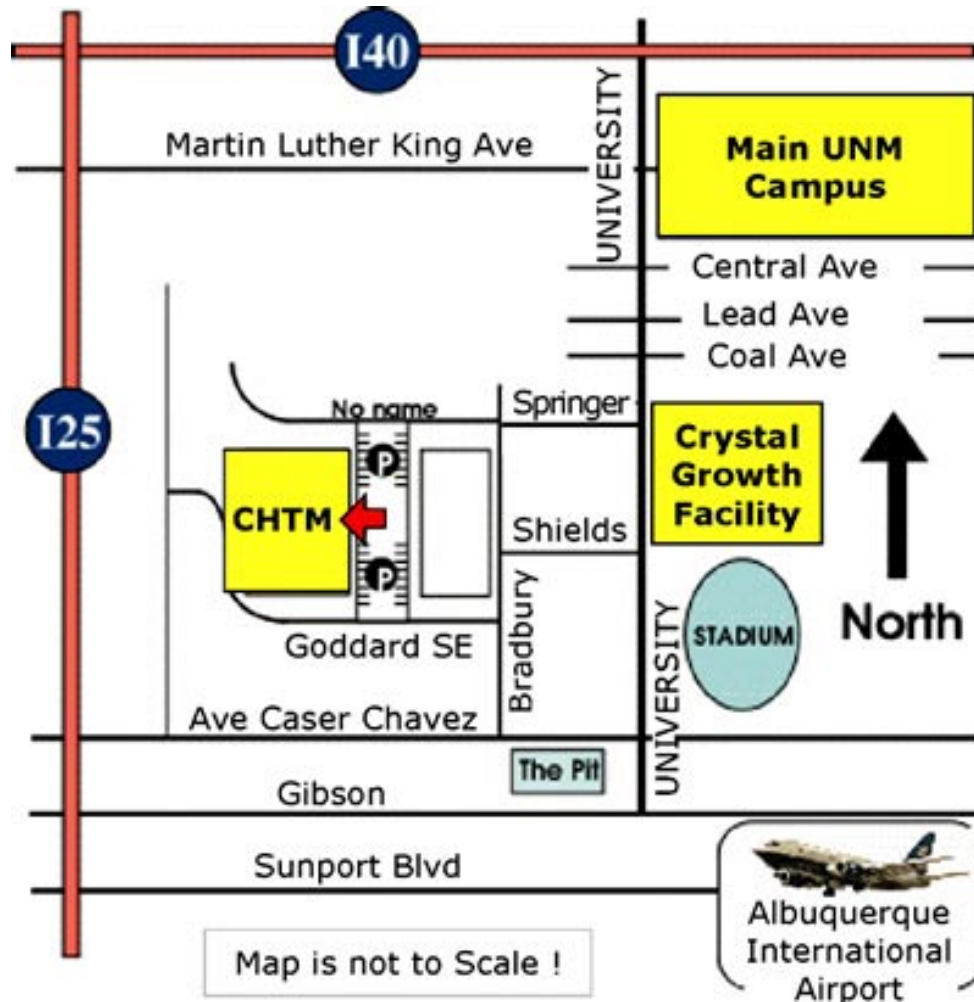

Directions to CHTM and UNM

CHTM Building 1313 Goddard SE, Albuquerque, NM 87106 (Ph: 505-272-7800)

Crystal Growth Facility (CGF) is ~0.1 miles East of CHTM at 1001 University Blvd. SE,
(Ph: 505 272 7581)

Main UNM Campus is ~0.5 miles North of CHTM, on University Blvd.

Directions to CHTM from Airport

- At Airport exit take Sunport Blvd. WEST to I25.
- Head NORTH on I25 and exit at Ave. Caesar Chavez, heading EAST
- Turn left on Bradbury, then on Goddard
- The CHTM building is 50 yds down Goddard on your right.

Directions to CHTM from UNM

- Head SOUTH on University BLVD.
- Turn right on Shields, left on Bradbury, right on Goddard
- The CHTM building is 50 yds down Goddard on your right